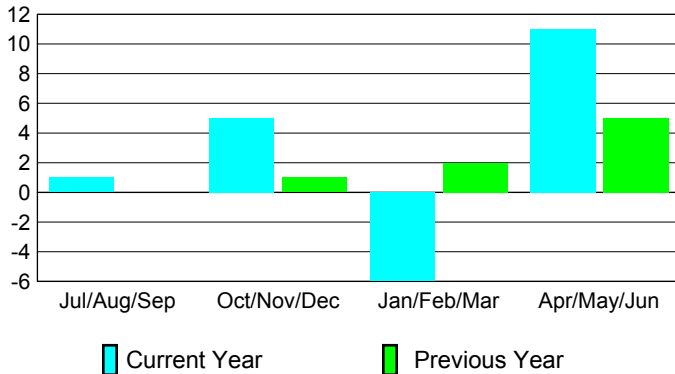

Comparison of Club Gain/Loss

Current Year Compared to the Previous Year