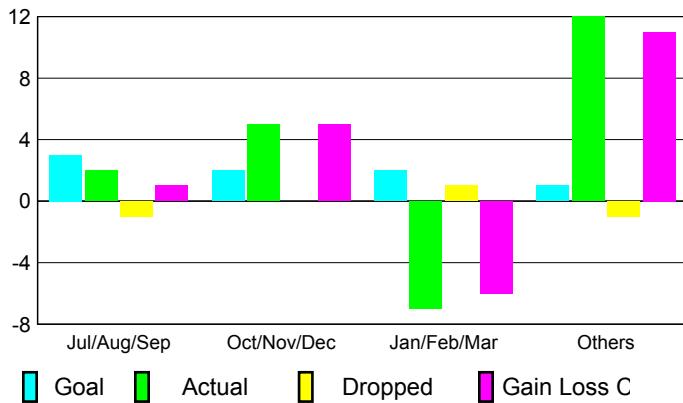

2008-2009 GMT Quarterly Report for District (or Undistricted) **District 322C3**

GMT: SANGEETA JATIA

Location: INDIA

GMT CA: 6

CLUBS

Club Results 2008-2009

Clubs 2007-2008

Month	New Club Goal	Actual New Clubs	Actual Dropped Clubs	Gain/Loss of Clubs	Gain/Loss of Clubs
Jul/Aug/Sep	3	2	-1	1	0
Oct/Nov/Dec	2	5	0	5	1
Jan/Feb/Mar	2	-7	1	-6	2
Apr/May/June	1	12	-1	11	5
Totals	8	12	-1	11	8

Club Results 2008-2009

Goal, New, Dropped, Gain/Loss