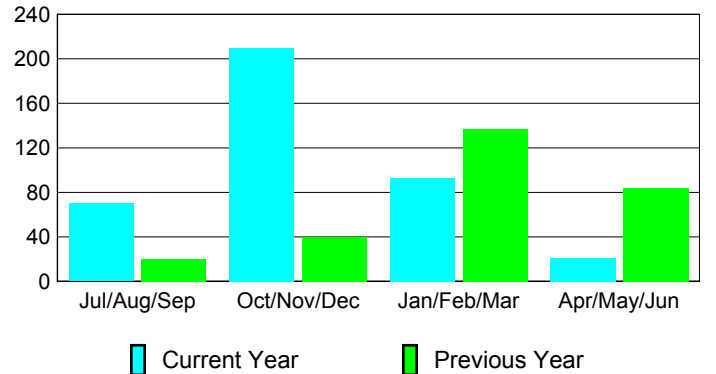

Comparison of Membership Gain/Loss

Current Year Compared to the Previous Year