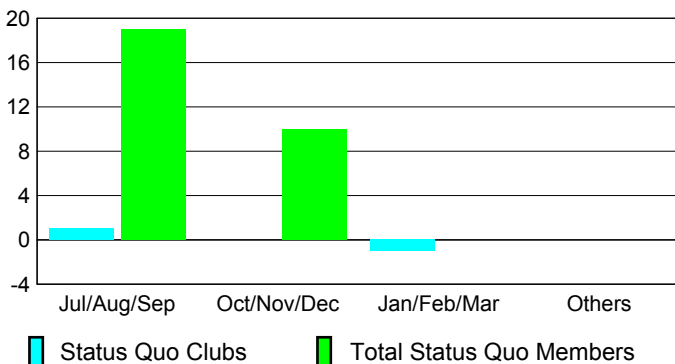

### Clubs 2007-2008

Month	New Club Goal	Actual New Clubs	Actual Dropped Clubs	Gain/Loss of Clubs	Gain/Loss of Clubs
Jul/Aug/Sep	3	2	-1	1	0
Oct/Nov/Dec	2	5	0	5	1
Jan/Feb/Mar	2	-7	1	-6	2
Apr/May/June	1	12	-1	11	5
<b>Totals</b>	<b>8</b>	<b>12</b>	<b>-1</b>	<b>11</b>	<b>8</b>

### Club Results 2008-2009

Goal, New, Dropped, Gain/Loss

### Comparison of Club Gain/Loss

Current Year Compared to the Previous Year

### YTD Status Quo Clubs 2008-2009

Status Quo Clubs Compared to Status Quo Members